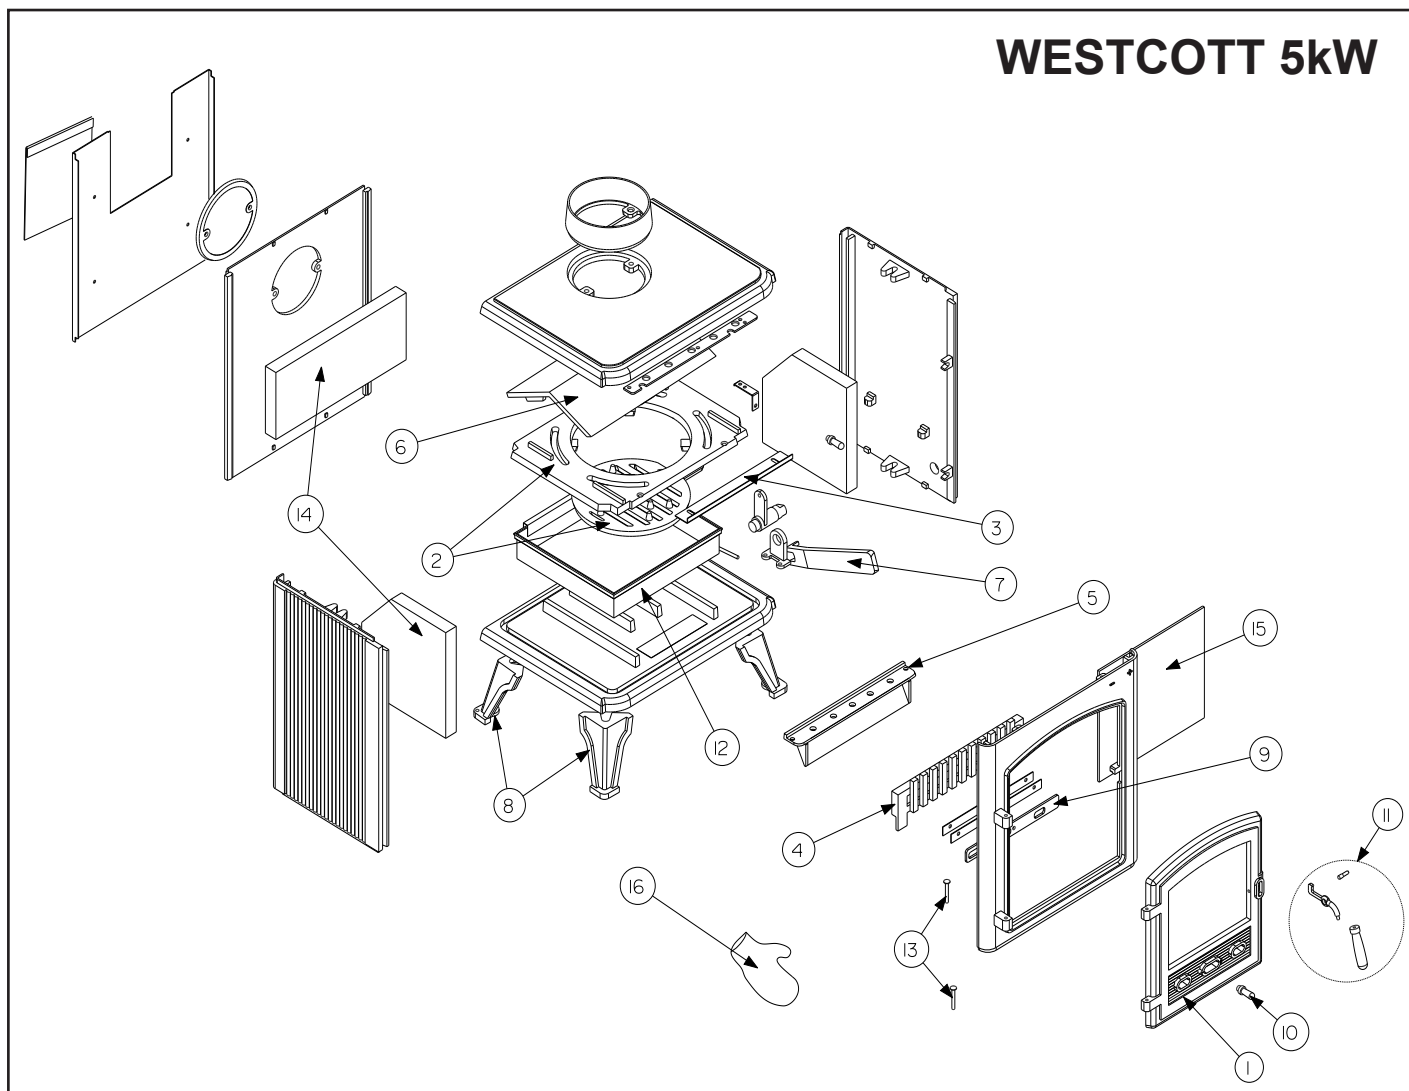

## WESTCOTT 5kW STOVE - SPARE PARTS

Item	Description	Part No
1	Door	MF09015
2	Grate Accessory Pack (incl Grate Outer, Grate inner, Con Rod)	MF09016
3	Adjustable Grate Plate	MF09017
4	Front Bar (log bar)	MF09018
5	Air Wash Deflector Plate	3011013
6	Baffle Plate	MF09020
7	Grate/Ashpan Operating Tool	MF09007
8	Legs Accessory Pack (x2 off)	MF09009
9	Primary Air Slide	MF09021
10	Air slide knob Accessory Pack (x1 steel, x1 black finish)	MF09011
11	Door Handle Accessory Pack (x1 steel, x1 black finish)	MF09010
12	Ash Pan	MF09022
13	Hinge Pins (x2 off)	MF09035
14	Heat Bricks Accessory Pack (x2 side bricks, x1 rear brick)	MF09023
15	Door Glass Accessory Pack (includes clips)	MF09024
16	Mitten	MF09036